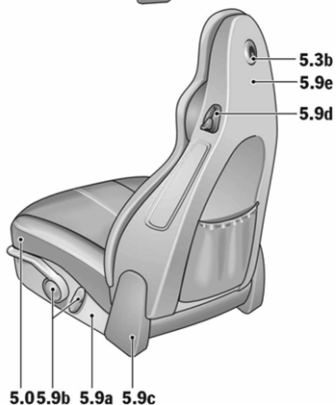

1.0a	A-pillar/windscreen frame trim
1.0b	Sun visors
1.1	Interior light surround
1.2a	Rear view mirror frame
1.2b	Rear view mirror casing
1.2c	Rear view mirror mounting
1.3a	B-pillar trim
1.3b	Belt outlets on B-pillars
1.3c	Belt height adjustment trim on B-pillars
1.3d	Clothes hook on B-pillars
1.4a	C-pillar trim
1.4b	Belt outlets on C-pillars
1.4c	Rear air vent
1.5	Rear panel trim
2.0a	Switch panel (front part) incl. airbag cover
2.0b	Switch panel (upper section) incl. instrument cover
2.0c	Timer cover
2.0d	Instrument surround
2.0e	Instrument surround lower section
2.1a	Switch panel (lower section) incl. glove compartment, three-part
2.1b	Switch panel end trim
2.2a	Steering wheel rim
2.2b	Airbag module
2.2c	Airbag module surround on three-spoke sports steering wheel
2.2d	Tiptronic S switches (left/right) or spoke trim (left/right)
2.2e	"Y" trim on standard steering wheel
2.2f	Lower spoke trim on three-spoke sports steering wheel
2.2g	Steering wheel hub cover
2.2h	Steering wheel adjustment collar
2.2i	Steering column casing incl. hands-free microphone, three-part
2.2j	Control stalks
2.2k	Control stalk trim
2.3	Trim strip switch panel incl. cupholder trim, five-part
2.4a	Defroster trim
2.4b	Defroster air vent
2.5a	Side air vent
2.5b	Side air vent slats
2.6a	Central air vent incl. switch trim
2.6b	Central air vent slats
2.7a	Ignition lock surround
2.7b	Light switch surround
2.8a	Loudspeaker finishers (treble) on switch panel (left/right)
2.8b	Loudspeaker finisher on switch panel (centre)
3.0a	Door trim incl. head-Airbag cover
3.0b	Mirror attachment point finishers incl. mirror controls and base plate
3.0c	Door panel
3.1a	Side trim, rear seat area
3.1b	Loudspeaker finishers at rear
3.2a	Front of door handle
3.2b	Door opener
3.2c	Door opener trim
3.3a	Lid of door storage bin
3.3b	Door storage bin surround
3.3c	Lid extension on door storage bin
3.4	Door panel trim
3.5	Inner sill finisher
3.6	Door entry guard
3.8a	Loudspeaker finishers (mid-tone) incl. seat memory trim (driver's side)
3.8b	Loudspeaker finishers (bass)
3.9	Fuse box trim
4.0a	Centre console side trim, front
4.0b	PCM trim
4.0c	Climate control trim
4.0d	Lower switch trim
4.0e	Lower storage bin
4.1a	Gear lever or Tiptronic gear selector
4.1b	Gear lever trim
4.1c	Tiptronic gear selector gate surround
4.1d	Tiptronic gear selector gate
4.1e	Decorative trim on shift pattern or release of Tiptronic gear selector
4.2	Decorative trim on gear lever/selector
4.3a	Handbrake lever
4.3b	Handbrake finisher (upper section)
4.3c	Handbrake finisher (lower section)
4.4a	Rear section of centre console incl. ashtray cover
4.4b	Handbrake lever recess trim
4.4c	Lid of storage bin in rear section of centre console
4.4d	Storage tray rear section of centre console
5.0	Seat base
5.1	Seat centre, front
5.2	Lateral supports, front
5.3a	Integrated head restraints, front
5.3b	Clothes hook seat backrest
5.3c	Thorax airbag cover
5.4	Seat centre, rear
5.5	Lateral supports, rear
5.6	Luggage stop on rear seat backrests
5.7	Release lever on rear seat backrests incl. base plate
5.8	Belt buckles (front/rear)
5.9a	Seat controls trim
5.9b	Seat controls
5.9c	Hinge cover
5.9d	Release lever
5.9e	Sports seat backrest