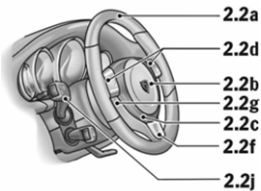

| | |
|------|-------------------------------------------------------------------------|
| 1.0a | A-pillar/windscreen frame trim |
| 1.0b | Sun visors |
| 1.1 | Interior light surround |
| 1.2a | Rear view mirror frame |
| 1.2b | Rear view mirror casing |
| 1.2c | Rear view mirror mounting |
| 1.3a | B-pillar trim |
| 1.3b | Belt outlets on B-pillars |
| 1.3c | Belt height adjustment trim on B-pillars |
| 1.3d | Clothes hook on B-pillars |
| 1.4a | C-pillar trim |
| 1.4b | Belt outlets on C-pillars |
| 1.4c | Rear air vent |
| 1.5 | Rear panel trim |
| 2.0a | Switch panel (front part) incl. airbag cover |
| 2.0b | Switch panel (upper section) incl. instrument cover |
| 2.0c | Timer cover |
| 2.0d | Instrument surround |
| 2.0e | Instrument surround lower section |
| 2.1a | Switch panel (lower section) incl. glove compartment, three-part |
| 2.1b | Switch panel end trim |
| 2.2a | Steering wheel rim |
| 2.2b | Airbag module |
| 2.2c | Airbag module surround on three-spoke sports steering wheel |
| 2.2d | Tiptronic S switches (left/right) or spoke trim (left/right) |
| 2.2e | "Y" trim on standard steering wheel |
| 2.2f | Lower spoke trim on three-spoke sports steering wheel |
| 2.2g | Steering wheel hub cover |
| 2.2h | Steering wheel adjustment collar |
| 2.2i | Steering column casing incl. hands-free microphone, three-part |
| 2.2j | Control stalks |
| 2.2k | Control stalk trim |
| 2.3 | Trim strip switch panel incl. cupholder trim, five-part |
| 2.4a | Defroster trim |
| 2.4b | Defroster air vent |
| 2.5a | Side air vent |
| 2.5b | Side air vent slats |
| 2.6a | Central air vent incl. switch trim |
| 2.6b | Central air vent slats |
| 2.7a | Ignition lock surround |
| 2.7b | Light switch surround |
| 2.8a | Loudspeaker finishers (treble) on switch panel (left/right) |
| 2.8b | Loudspeaker finisher on switch panel (centre) |
| 3.0a | Door trim incl. head-Airbag cover |
| 3.0b | Mirror attachment point finishers incl. mirror controls and base plate |
| 3.0c | Door panel |
| 3.1a | Side trim, rear seat area |
| 3.1b | Loudspeaker finishers at rear |
| 3.2a | Front of door handle |
| 3.2b | Door opener |
| 3.2c | Door opener trim |
| 3.3a | Lid of door storage bin |
| 3.3b | Door storage bin surround |
| 3.3c | Lid extension on door storage bin |
| 3.4 | Door panel trim |
| 3.5 | Inner sill finisher |
| 3.6 | Door entry guard |
| 3.8a | Loudspeaker finishers (mid-tone) incl. seat memory trim (driver's side) |
| 3.8b | Loudspeaker finishers (bass) |
| 3.9 | Fuse box trim |
| 4.0a | Centre console side trim, front |
| 4.0b | PCM trim |
| 4.0c | Climate control trim |
| 4.0d | Lower switch trim |
| 4.0e | Lower storage bin |
| 4.1a | Gear lever or Tiptronic gear selector |
| 4.1b | Gear lever trim |
| 4.1c | Tiptronic gear selector gate surround |
| 4.1d | Tiptronic gear selector gate |
| 4.1e | Decorative trim on shift pattern or release of Tiptronic gear selector |
| 4.2 | Decorative trim on gear lever/selector |
| 4.3a | Handbrake lever |
| 4.3b | Handbrake finisher (upper section) |
| 4.3c | Handbrake finisher (lower section) |
| 4.4a | Rear section of centre console incl. ashtray cover |
| 4.4b | Handbrake lever recess trim |
| 4.4c | Lid of storage bin in rear section of centre console |
| 4.4d | Storage tray rear section of centre console |
| 5.0 | Seat base |
| 5.1 | Seat centre, front |
| 5.2 | Lateral supports, front |
| 5.3a | Integrated head restraints, front |
| 5.3b | Clothes hook seat backrest |
| 5.3c | Thorax airbag cover |
| 5.4 | Seat centre, rear |
| 5.5 | Lateral supports, rear |
| 5.6 | Luggage stop on rear seat backrests |
| 5.7 | Release lever on rear seat backrests incl. base plate |
| 5.8 | Belt buckles (front/rear) |
| 5.9a | Seat controls trim |
| 5.9b | Seat controls |
| 5.9c | Hinge cover |
| 5.9d | Release lever |
| 5.9e | Sports seat backrest |