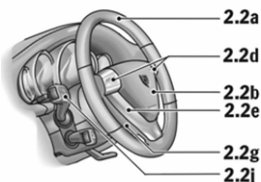

1.0a	A-pillar/windscreen frame trim
1.0b	Sun visors
1.1	Interior light surround
1.2a	Rear view mirror frame
1.2b	Rear view mirror casing
1.2c	Rear view mirror mounting
1.3a	B-pillar trim
1.3b	Belt outlets on B-pillars
1.3c	Belt height adjustment trim on B-pillars
1.3d	Clothes hook on B-pillars
1.4a	C-pillar trim
1.4b	Belt outlets on C-pillars
1.4c	Rear air vent
1.5	Rear panel trim
2.0a	Switch panel (front part) incl. airbag cover
2.0b	Switch panel (upper section) incl. instrument cover
2.0c	Timer cover
2.0d	Instrument surround
2.0e	Instrument surround lower section
2.1a	Switch panel (lower section) incl. glove compartment, three-part
2.1b	Switch panel end trim
2.2a	Steering wheel rim
2.2b	Airbag module
2.2c	Airbag module surround on three-spoke sports steering wheel
2.2d	Tiptronic S switches (left/right) or spoke trim (left/right)
2.2e	"Y" trim on standard steering wheel
2.2f	Lower spoke trim on three-spoke sports steering wheel
2.2g	Steering wheel hub cover
2.2h	Steering wheel adjustment collar
2.2i	Steering column casing incl. hands-free microphone, three-part
2.2j	Control stalks
2.2k	Control stalk trim
2.3	Trim strip switch panel incl. cupholder trim, five-part
2.4a	Defroster trim
2.4b	Defroster air vent
2.5a	Side air vent
2.5b	Side air vent slats
2.6a	Central air vent incl. switch trim
2.6b	Central air vent slats
2.7a	Ignition lock surround
2.7b	Light switch surround
2.8a	Loudspeaker finishers (treble) on switch panel (left/right)
2.8b	Loudspeaker finisher on switch panel (centre)
3.0a	Door trim incl. head-Airbag cover
3.0b	Mirror attachment point finishers incl. mirror controls and base plate
3.0c	Door panel
3.1a	Side trim, rear seat area
3.1b	Loudspeaker finishers at rear
3.2a	Front of door handle
3.2b	Door opener
3.2c	Door opener trim
3.3a	Lid of door storage bin
3.3b	Door storage bin surround
3.3c	Lid extension on door storage bin
3.4	Door panel trim
3.5	Inner sill finisher
3.6	Door entry guard
3.8a	Loudspeaker finishers (mid-tone) incl. seat memory trim (driver's side)
3.8b	Loudspeaker finishers (bass)
3.9	Fuse box trim
4.0a	Centre console side trim, front
4.0b	PCM trim
4.0c	Climate control trim
4.0d	Lower switch trim
4.0e	Lower storage bin
4.1a	Gear lever or Tiptronic gear selector
4.1b	Gear lever trim
4.1c	Tiptronic gear selector gate surround
4.1d	Tiptronic gear selector gate
4.1e	Decorative trim on shift pattern or release of Tiptronic gear selector
4.2	Decorative trim on gear lever/selector
4.3a	Handbrake lever
4.3b	Handbrake finisher (upper section)
4.3c	Handbrake finisher (lower section)
4.4a	Rear section of centre console incl. ashtray cover
4.4b	Handbrake lever recess trim
4.4c	Lid of storage bin in rear section of centre console
4.4d	Storage tray rear section of centre console
5.0	Seat base
5.1	Seat centre, front
5.2	Lateral supports, front
5.3a	Integrated head restraints, front
5.3b	Clothes hook seat backrest
5.3c	Thorax airbag cover
5.4	Seat centre, rear
5.5	Lateral supports, rear
5.6	Luggage stop on rear seat backrests
5.7	Release lever on rear seat backrests incl. base plate
5.8	Belt buckles (front/rear)
5.9a	Seat controls trim
5.9b	Seat controls
5.9c	Hinge cover
5.9d	Release lever
5.9e	Sports seat backrest