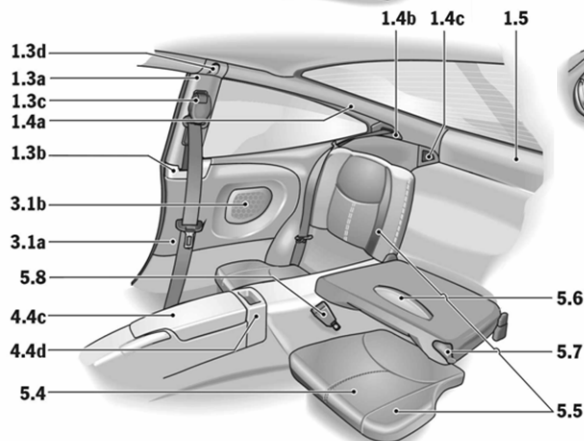

1.0a	A-pillar/windscreen frame trim
1.0b	Sun visors
1.1	Interior light surround
1.2a	Rear view mirror frame
1.2b	Rear view mirror casing
1.2c	Rear view mirror mounting
1.3a	B-pillar trim
1.3b	Belt outlets on B-pillars
1.3c	Belt height adjustment trim on B-pillars
1.3d	Clothes hook on B-pillars
1.4a	C-pillar trim
1.4b	Belt outlets on C-pillars
1.4c	Rear air vent
1.5	Rear panel trim
2.0a	Switch panel (front part) incl. airbag cover
2.0b	Switch panel (upper section) incl. instrument cover
2.0c	Timer cover
2.0d	Instrument surround
2.0e	Instrument surround lower section
2.1a	Switch panel (lower section) incl. glove compartment, three-part
2.1b	Switch panel end trim
2.2a	Steering wheel rim
2.2b	Airbag module
2.2c	Airbag module surround on three-spoke sports steering wheel
2.2d	Tiptronic S switches (left/right) or spoke trim (left/right)
2.2e	"Y" trim on standard steering wheel
2.2f	Lower spoke trim on three-spoke sports steering wheel
2.2g	Steering wheel hub cover
2.2h	Steering wheel adjustment collar
2.2i	Steering column casing incl. hands-free microphone, three-part
2.2j	Control stalks
2.2k	Control stalk trim
2.3	Trim strip switch panel incl. cupholder trim, five-part
2.4a	Defroster trim
2.4b	Defroster air vent
2.5a	Side air vent
2.5b	Side air vent slats
2.6a	Central air vent incl. switch trim
2.6b	Central air vent slats
2.7a	Ignition lock surround
2.7b	Light switch surround
2.8a	Loudspeaker finishers (treble) on switch panel (left/right)
2.8b	Loudspeaker finisher on switch panel (centre)
3.0a	Door trim incl. head-Airbag cover
3.0b	Mirror attachment point finishers incl. mirror controls and base plate
3.0c	Door panel
3.1a	Side trim, rear seat area
3.1b	Loudspeaker finishers at rear
3.2a	Front of door handle
3.2b	Door opener
3.2c	Door opener trim
3.3a	Lid of door storage bin
3.3b	Door storage bin surround
3.3c	Lid extension on door storage bin
3.4	Door panel trim
3.5	Inner sill finisher
3.6	Door entry guard
3.8a	Loudspeaker finishers (mid-tone) incl. seat memory trim (driver's side)
3.8b	Loudspeaker finishers (bass)
3.9	Fuse box trim
4.0a	Centre console side trim, front
4.0b	PCM trim
4.0c	Climate control trim
4.0d	Lower switch trim
4.0e	Lower storage bin
4.1a	Gear lever or Tiptronic gear selector
4.1b	Gear lever trim
4.1c	Tiptronic gear selector gate surround
4.1d	Tiptronic gear selector gate
4.1e	Decorative trim on shift pattern or release of Tiptronic gear selector
4.2	Decorative trim on gear lever/selector
4.3a	Handbrake lever
4.3b	Handbrake finisher (upper section)
4.3c	Handbrake finisher (lower section)
4.4a	Rear section of centre console incl. ashtray cover
4.4b	Handbrake lever recess trim
4.4c	Lid of storage bin in rear section of centre console
4.4d	Storage tray rear section of centre console
5.0	Seat base
5.1	Seat centre, front
5.2	Lateral supports, front
5.3a	Integrated head restraints, front
5.3b	Clothes hook seat backrest
5.3c	Thorax airbag cover
5.4	Seat centre, rear
5.5	Lateral supports, rear
5.6	Luggage stop on rear seat backrests
5.7	Release lever on rear seat backrests incl. base plate
5.8	Belt buckles (front/rear)
5.9a	Seat controls trim
5.9b	Seat controls
5.9c	Hinge cover
5.9d	Release lever
5.9e	Sports seat backrest