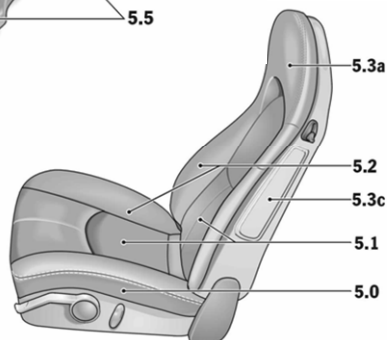

1.0a	A-pillar/windscreen frame trim
1.0b	Sun visors
1.1	Interior light surround
1.2a	Rear view mirror frame
1.2b	Rear view mirror casing
1.2c	Rear view mirror mounting
1.3a	B-pillar trim
1.3b	Belt outlets on B-pillars
1.3c	Belt height adjustment trim on B-pillars
1.3d	Clothes hook on B-pillars
1.4a	C-pillar trim
1.4b	Belt outlets on C-pillars
1.4c	Rear air vent
1.5	Rear panel trim
2.0a	Switch panel (front part) incl. airbag cover
2.0b	Switch panel (upper section) incl. instrument cover
2.0c	Timer cover
2.0d	Instrument surround
2.0e	Instrument surround lower section
2.1a	Switch panel (lower section) incl. glove compartment, three-part
2.1b	Switch panel end trim
2.2a	Steering wheel rim
2.2b	Airbag module
2.2c	Airbag module surround on three-spoke sports steering wheel
2.2d	Tiptronic S switches (left/right) or spoke trim (left/right)
2.2e	"Y" trim on standard steering wheel
2.2f	Lower spoke trim on three-spoke sports steering wheel
2.2g	Steering wheel hub cover
2.2h	Steering wheel adjustment collar
2.2i	Steering column casing incl. hands-free microphone, three-part
2.2j	Control stalks
2.2k	Control stalk trim
2.3	Trim strip switch panel incl. cupholder trim, five-part
2.4a	Defroster trim
2.4b	Defroster air vent
2.5a	Side air vent
2.5b	Side air vent slats
2.6a	Central air vent incl. switch trim
2.6b	Central air vent slats
2.7a	Ignition lock surround
2.7b	Light switch surround
2.8a	Loudspeaker finishers (treble) on switch panel (left/right)
2.8b	Loudspeaker finisher on switch panel (centre)
3.0a	Door trim incl. head-Airbag cover
3.0b	Mirror attachment point finishers incl. mirror controls and base plate
3.0c	Door panel
3.1a	Side trim, rear seat area
3.1b	Loudspeaker finishers at rear
3.2a	Front of door handle
3.2b	Door opener
3.2c	Door opener trim
3.3a	Lid of door storage bin
3.3b	Door storage bin surround
3.3c	Lid extension on door storage bin
3.4	Door panel trim
3.5	Inner sill finisher
3.6	Door entry guard
3.8a	Loudspeaker finishers (mid-tone) incl. seat memory trim (driver's side)
3.8b	Loudspeaker finishers (bass)
3.9	Fuse box trim
4.0a	Centre console side trim, front
4.0b	PCM trim
4.0c	Climate control trim
4.0d	Lower switch trim
4.0e	Lower storage bin
4.1a	Gear lever or Tiptronic gear selector
4.1b	Gear lever trim
4.1c	Tiptronic gear selector gate surround
4.1d	Tiptronic gear selector gate
4.1e	Decorative trim on shift pattern or release of Tiptronic gear selector
4.2	Decorative trim on gear lever/selector
4.3a	Handbrake lever
4.3b	Handbrake finisher (upper section)
4.3c	Handbrake finisher (lower section)
4.4a	Rear section of centre console incl. ashtray cover
4.4b	Handbrake lever recess trim
4.4c	Lid of storage bin in rear section of centre console
4.4d	Storage tray rear section of centre console
5.0	Seat base
5.1	Seat centre, front
5.2	Lateral supports, front
5.3a	Integrated head restraints, front
5.3b	Clothes hook seat backrest
5.3c	Thorax airbag cover
5.4	Seat centre, rear
5.5	Lateral supports, rear
5.6	Luggage stop on rear seat backrests
5.7	Release lever on rear seat backrests incl. base plate
5.8	Belt buckles (front/rear)
5.9a	Seat controls trim
5.9b	Seat controls
5.9c	Hinge cover
5.9d	Release lever
5.9e	Sports seat backrest