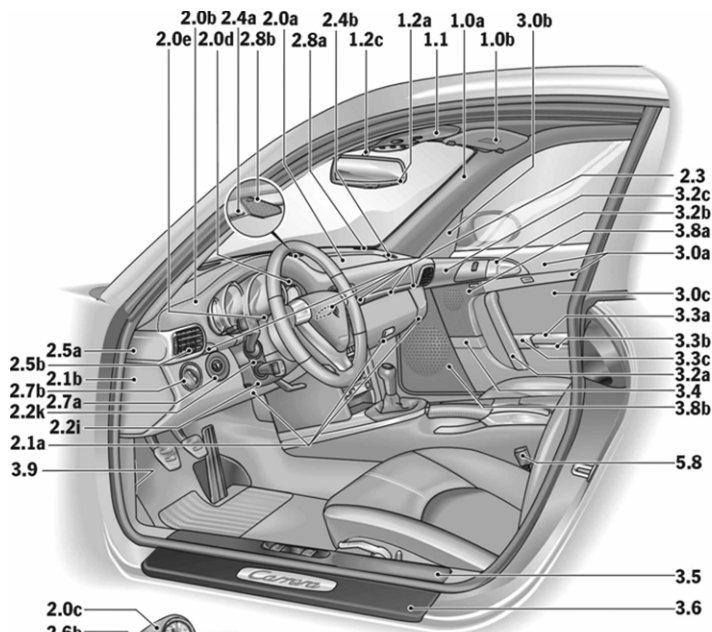

1.0a	A-pillar/windscreen frame trim
1.0b	Sun visors
1.1	Interior light surround
1.2a	Rear view mirror frame
1.2b	Rear view mirror casing
1.2c	Rear view mirror mounting
1.3a	B-pillar trim
1.3b	Belt outlets on B-pillars
1.3c	Belt height adjustment trim on B-pillars
1.3d	Clothes hook on B-pillars
1.4a	C-pillar trim
1.4b	Belt outlets on C-pillars
1.4c	Rear air vent
1.5	Rear panel trim
2.0a	Switch panel (front part) incl. airbag cover
2.0b	Switch panel (upper section) incl. instrument cover
2.0c	Timer cover
2.0d	Instrument surround
2.0e	Instrument surround lower section
2.1a	Switch panel (lower section) incl. glove compartment, three-part
2.1b	Switch panel end trim
2.2a	Steering wheel rim
2.2b	Airbag module
2.2c	Airbag module surround on three-spoke sports steering wheel
2.2d	Tiptronic S switches (left/right) or spoke trim (left/right)
2.2e	"Y" trim on standard steering wheel
2.2f	Lower spoke trim on three-spoke sports steering wheel
2.2g	Steering wheel hub cover
2.2h	Steering wheel adjustment collar
2.2i	Steering column casing incl. hands-free microphone, three-part
2.2j	Control stalks
2.2k	Control stalk trim
2.3	Trim strip switch panel incl. cupholder trim, five-part
2.4a	Defroster trim
2.4b	Defroster air vent
2.5a	Side air vent
2.5b	Side air vent slats
2.6a	Central air vent incl. switch trim
2.6b	Central air vent slats
2.7a	Ignition lock surround
2.7b	Light switch surround
2.8a	Loudspeaker finishers (treble) on switch panel (left/right)
2.8b	Loudspeaker finisher on switch panel (centre)
3.0a	Door trim incl. head-Airbag cover
3.0b	Mirror attachment point finishers incl. mirror controls and base plate
3.0c	Door panel
3.1a	Side trim, rear seat area
3.1b	Loudspeaker finishers at rear
3.2a	Front of door handle
3.2b	Door opener
3.2c	Door opener trim
3.3a	Lid of door storage bin
3.3b	Door storage bin surround
3.3c	Lid extension on door storage bin
3.4	Door panel trim
3.5	Inner sill finisher
3.6	Door entry guard
3.8a	Loudspeaker finishers (mid-tone) incl. seat memory trim (driver's side)
3.8b	Loudspeaker finishers (bass)
3.9	Fuse box trim
4.0a	Centre console side trim, front
4.0b	PCM trim
4.0c	Climate control trim
4.0d	Lower switch trim
4.0e	Lower storage bin
4.1a	Gear lever or Tiptronic gear selector
4.1b	Gear lever trim
4.1c	Tiptronic gear selector gate surround
4.1d	Tiptronic gear selector gate
4.1e	Decorative trim on shift pattern or release of Tiptronic gear selector
4.2	Decorative trim on gear lever/selector
4.3a	Handbrake lever
4.3b	Handbrake finisher (upper section)
4.3c	Handbrake finisher (lower section)
4.4a	Rear section of centre console incl. ashtray cover
4.4b	Handbrake lever recess trim
4.4c	Lid of storage bin in rear section of centre console
4.4d	Storage tray rear section of centre console
5.0	Seat base
5.1	Seat centre, front
5.2	Lateral supports, front
5.3a	Integrated head restraints, front
5.3b	Clothes hook seat backrest
5.3c	Thorax airbag cover
5.4	Seat centre, rear
5.5	Lateral supports, rear
5.6	Luggage stop on rear seat backrests
5.7	Release lever on rear seat backrests incl. base plate
5.8	Belt buckles (front/rear)
5.9a	Seat controls trim
5.9b	Seat controls
5.9c	Hinge cover
5.9d	Release lever
5.9e	Sports seat backrest