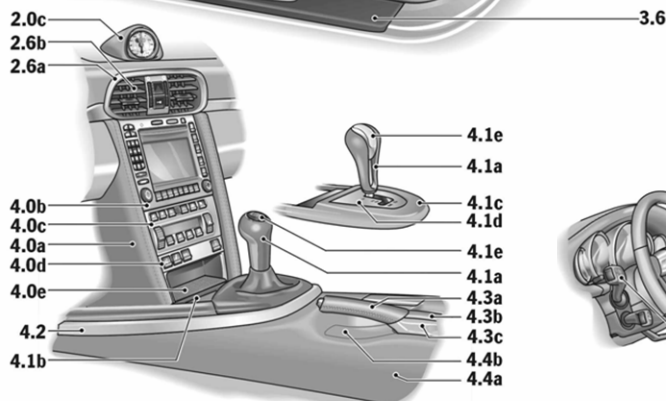

1.0a	A-pillar/windscreen frame trim
1.0b	Sun visors
1.1	Interior light surround
1.2a	Rear view mirror frame
1.2b	Rear view mirror casing
1.2c	Rear view mirror mounting
1.3a	B-pillar trim
1.3b	Belt outlets on B-pillars
1.3c	Belt height adjustment trim on B-pillars
1.3d	Clothes hook on B-pillars
1.4a	C-pillar trim
1.4b	Belt outlets on C-pillars
1.4c	Rear air vent
1.5	Rear panel trim
2.0a	Switch panel (front part) incl. airbag cover
2.0b	Switch panel (upper section) incl. instrument cover
2.0c	Timer cover
2.0d	Instrument surround
2.0e	Instrument surround lower section
2.1a	Switch panel (lower section) incl. glove compartment, three-part
2.1b	Switch panel end trim
2.2a	Steering wheel rim
2.2b	Airbag module
2.2c	Airbag module surround on three-spoke sports steering wheel
2.2d	Tiptronic S switches (left/right) or spoke trim (left/right)
2.2e	"Y" trim on standard steering wheel
2.2f	Lower spoke trim on three-spoke sports steering wheel
2.2g	Steering wheel hub cover
2.2h	Steering wheel adjustment collar
2.2i	Steering column casing incl. hands-free microphone, three-part
2.2j	Control stalks
2.2k	Control stalk trim
2.3	Trim strip switch panel incl. cupholder trim, five-part
2.4a	Defroster trim
2.4b	Defroster air vent
2.5a	Side air vent
2.5b	Side air vent slats
2.6a	Central air vent incl. switch trim
2.6b	Central air vent slats
2.7a	Ignition lock surround
2.7b	Light switch surround
2.8a	Loudspeaker finishers (treble) on switch panel (left/right)
2.8b	Loudspeaker finisher on switch panel (centre)
3.0a	Door trim incl. head-Airbag cover
3.0b	Mirror attachment point finishers incl. mirror controls and base plate
3.0c	Door panel
3.1a	Side trim, rear seat area
3.1b	Loudspeaker finishers at rear
3.2a	Front of door handle
3.2b	Door opener
3.2c	Door opener trim
3.3a	Lid of door storage bin
3.3b	Door storage bin surround
3.3c	Lid extension on door storage bin
3.4	Door panel trim
3.5	Inner sill finisher
3.6	Door entry guard
3.8a	Loudspeaker finishers (mid-tone) incl. seat memory trim (driver's side)
3.8b	Loudspeaker finishers (bass)
3.9	Fuse box trim
4.0a	Centre console side trim, front
4.0b	PCM trim
4.0c	Climate control trim
4.0d	Lower switch trim
4.0e	Lower storage bin
4.1a	Gear lever or Tiptronic gear selector
4.1b	Gear lever trim
4.1c	Tiptronic gear selector gate surround
4.1d	Tiptronic gear selector gate
4.1e	Decorative trim on shift pattern or release of Tiptronic gear selector
4.2	Decorative trim on gear lever/selector
4.3a	Handbrake lever
4.3b	Handbrake finisher (upper section)
4.3c	Handbrake finisher (lower section)
4.4a	Rear section of centre console incl. ashtray cover
4.4b	Handbrake lever recess trim
4.4c	Lid of storage bin in rear section of centre console
4.4d	Storage tray rear section of centre console
5.0	Seat base
5.1	Seat centre, front
5.2	Lateral supports, front
5.3a	Integrated head restraints, front
5.3b	Clothes hook seat backrest
5.3c	Thorax airbag cover
5.4	Seat centre, rear
5.5	Lateral supports, rear
5.6	Luggage stop on rear seat backrests
5.7	Release lever on rear seat backrests incl. base plate
5.8	Belt buckles (front/rear)
5.9a	Seat controls trim
5.9b	Seat controls
5.9c	Hinge cover
5.9d	Release lever
5.9e	Sports seat backrest